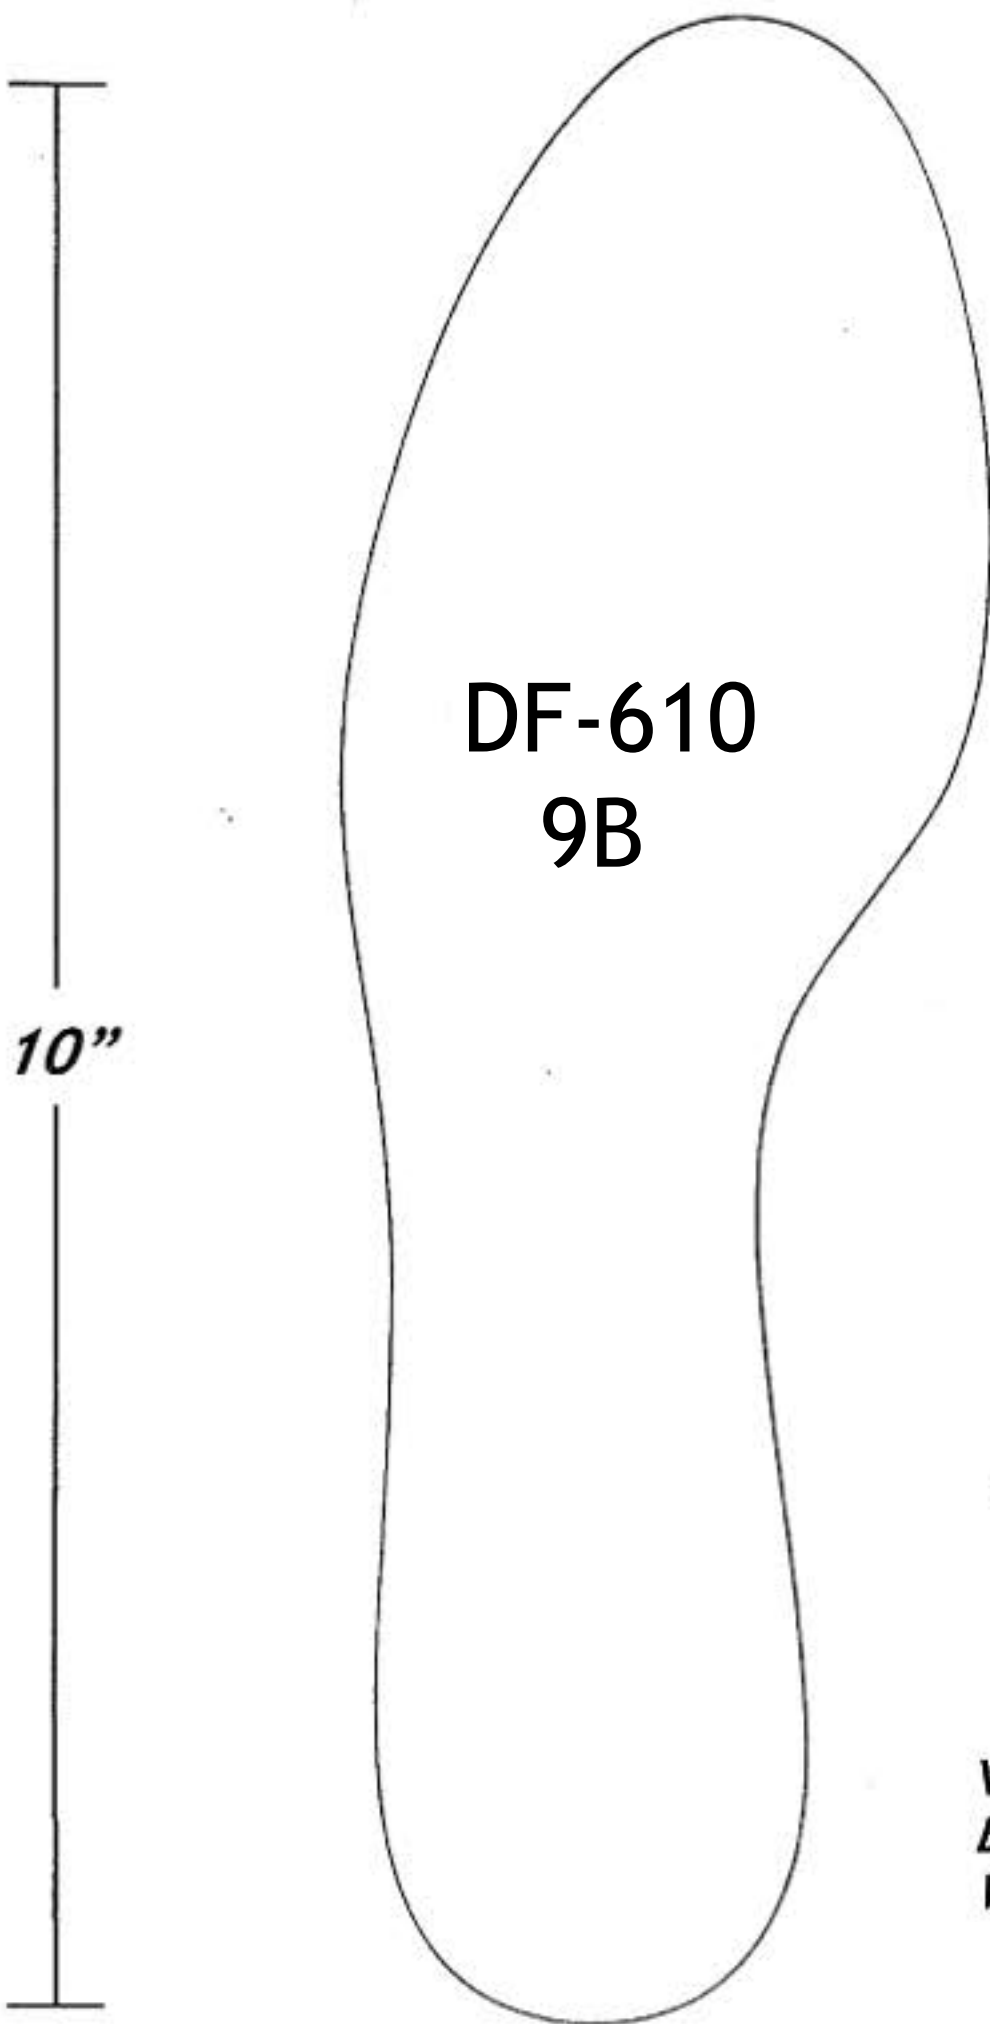

Very Important!!
*Be sure to measure
the 10" gauge next
to the last outline
to verify the proper
scale. It must be 10"*

Volume Measurements

Ball: 8 1/8"

Waist: 8 1/2"

Sorrell Notions & Findings
www.sorrellnotionsandfindings.com
217 E. Oklahoma Ave.
Guthrie, OK 73044
405-282-5464

Very Important!!

***Be sure to measure
the 10" gauge next
to the last outline
to verify the proper
scale. It must be 10"***

Volume Measurements

Ball: 8 1/4"

Waist: 8 5/8"

Sorrell Notions & Findings
www.sorrellnotionsandfindings.com
217 E. Oklahoma Ave.
Guthrie, OK 73044
405-282-5464

DF-610
8.5B

Very Important!!
Be sure to measure
the 10" gauge next
to the last outline
to verify the proper
scale. It must be 10"

Volume Measurements
Ball: 8 3/8"
Waist: 8 3/4"

Sorrell Notions & Findings
www.sorrellnotionsandfindings.com
217 E. Oklahoma Ave.
Guthrie, OK 73044
405-282-5464

Very Important!!

***Be sure to measure
the 10" gauge next
to the last outline
to verify the proper
scale. It must be 10"***

Volume Measurements

Ball: 8 1/2"

Waist: 8 7/8"

Sorrell Notions & Findings
www.sorrellnotionsandfindings.com
217 E. Oklahoma Ave.
Guthrie, OK 73044
405-282-5464